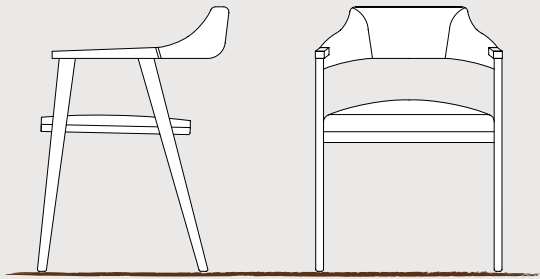

Sedia

Chair

L30R/SP sedia in rovere / oak wood chair
cm. 53 x 55 x 75 h.