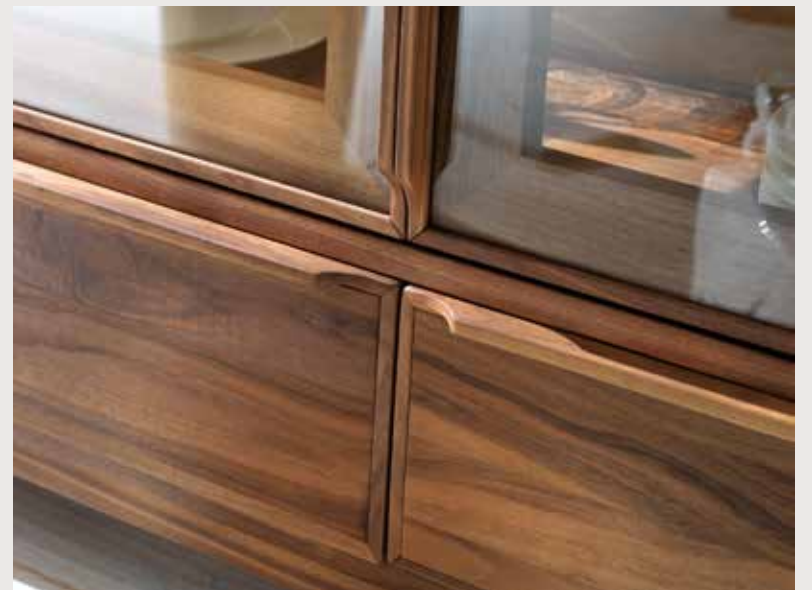

*vetrina con 2 ante
e 4 cassetti*

Glass cabinet with 2 doors
and 4 drawers

L500N/2V cm. 144 x 40 x 209 h.