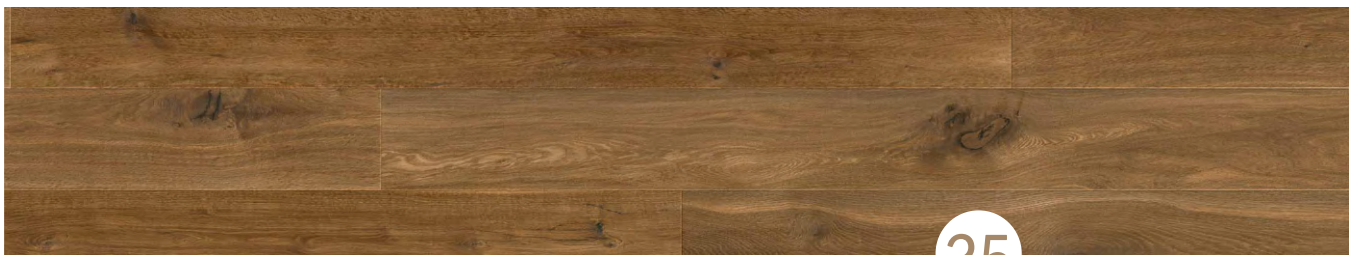

OAK COLORADO – hand planed, smoked, natural pre-oiled

103

25

15/4 x 189 x 1,860 mm